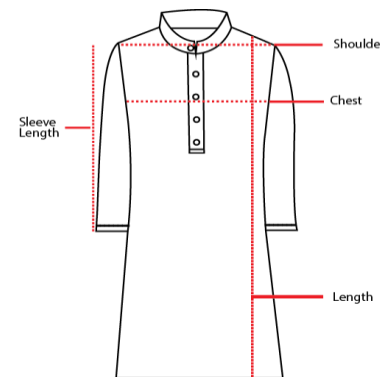

Men's Jacket (Twill)					
Size : Inch	S	M	L	XL	XXL
Chest	31.3/4	33	34.1/4	35.1/2	36.3/4
Body Length	26.1/4	27	27.3/4	28.1/2	29.1/4
Sleeve Length	23.3/4	24.1/2	25.1/4	26	26.3/4

Men's Suit / Blazer							
Size : Inch	32	34	36	38	40	42	44
CHEST	36.5	38	39.5	41	42.5	44	45.5
WAIST	34	36	37.5	39.5	41	43	44
HIP	39	43	43	45	46	47	50
BODY LENGTH	29	29	29.5	29.5	29.75	30	30
SLEEVE LENGTH	24	24.5	24.75	25	25.5	25.5	25.5
SHOULDER	17	17.5	18	18.25	19	19	19.5
CUFF OPENING	10	10	10.5	10.5	10.5	11	11
CORSS BCK	8.25	8.5	8.5	8.75	9.25	9.5	9.5
BICEP	7.25	7.5	7.5	7.75	8	8.25	8.5
ELBOW	6.25	6.5	6.5	6.75	7.25	7.5	7.5
CUFF	5	5	5.25	5.5	5.75	6	6

Men's Formal Pant or Suit Pant									
Size : Inch	32	33	34	35	36	37	38	39	40
WAIST	32	33	34	35	36	37	38	39	40
HIP	39	39	40	41	41.5	42.5	44	45	46

Men's Panjabi						
Size : Inch		S	M	L	XL	XXL
Chest		38	40	42	44	46
Length		40	41	42	43	44
Sleeve		23.1/2	24	24.1/2	25	25.1/2