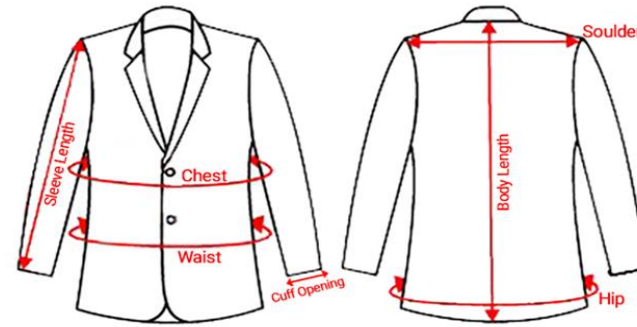

Men's Suit / Blazer							
Size : Inch	32	34	36	38	40	42	44
CHEST	36.5	38	39.5	41	42.5	44	45.5
WAIST	34	36	37.5	39.5	41	43	44
HIP	39	43	43	45	46	47	50
BODY LENGTH	29	29	29.5	29.5	29.75	30	30
SLEEVE LENGTH	24	24.5	24.75	25	25.5	25.5	25.5
SHOULDER	17	17.5	18	18.25	19	19	19.5
CUFF OPENING	10	10	10.5	10.5	10.5	11	11
CORSS BCK	8.25	8.5	8.5	8.75	9.25	9.5	9.5
BICEP	7.25	7.5	7.5	7.75	8	8.25	8.5
ELBOW	6.25	6.5	6.5	6.75	7.25	7.5	7.5
CUFF	5	5	5.25	5.5	5.75	6	6