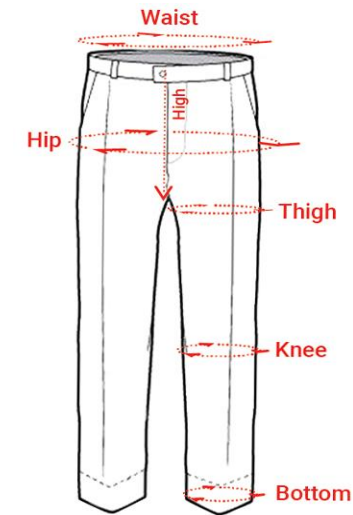

Men's Formal Pant or Suit Pant									
Size : Inch	32	33	34	35	36	37	38	39	40
WAIST	32	33	34	35	36	37	38	39	40
HIP	39	39	40	41	41.5	42.5	44	45	46